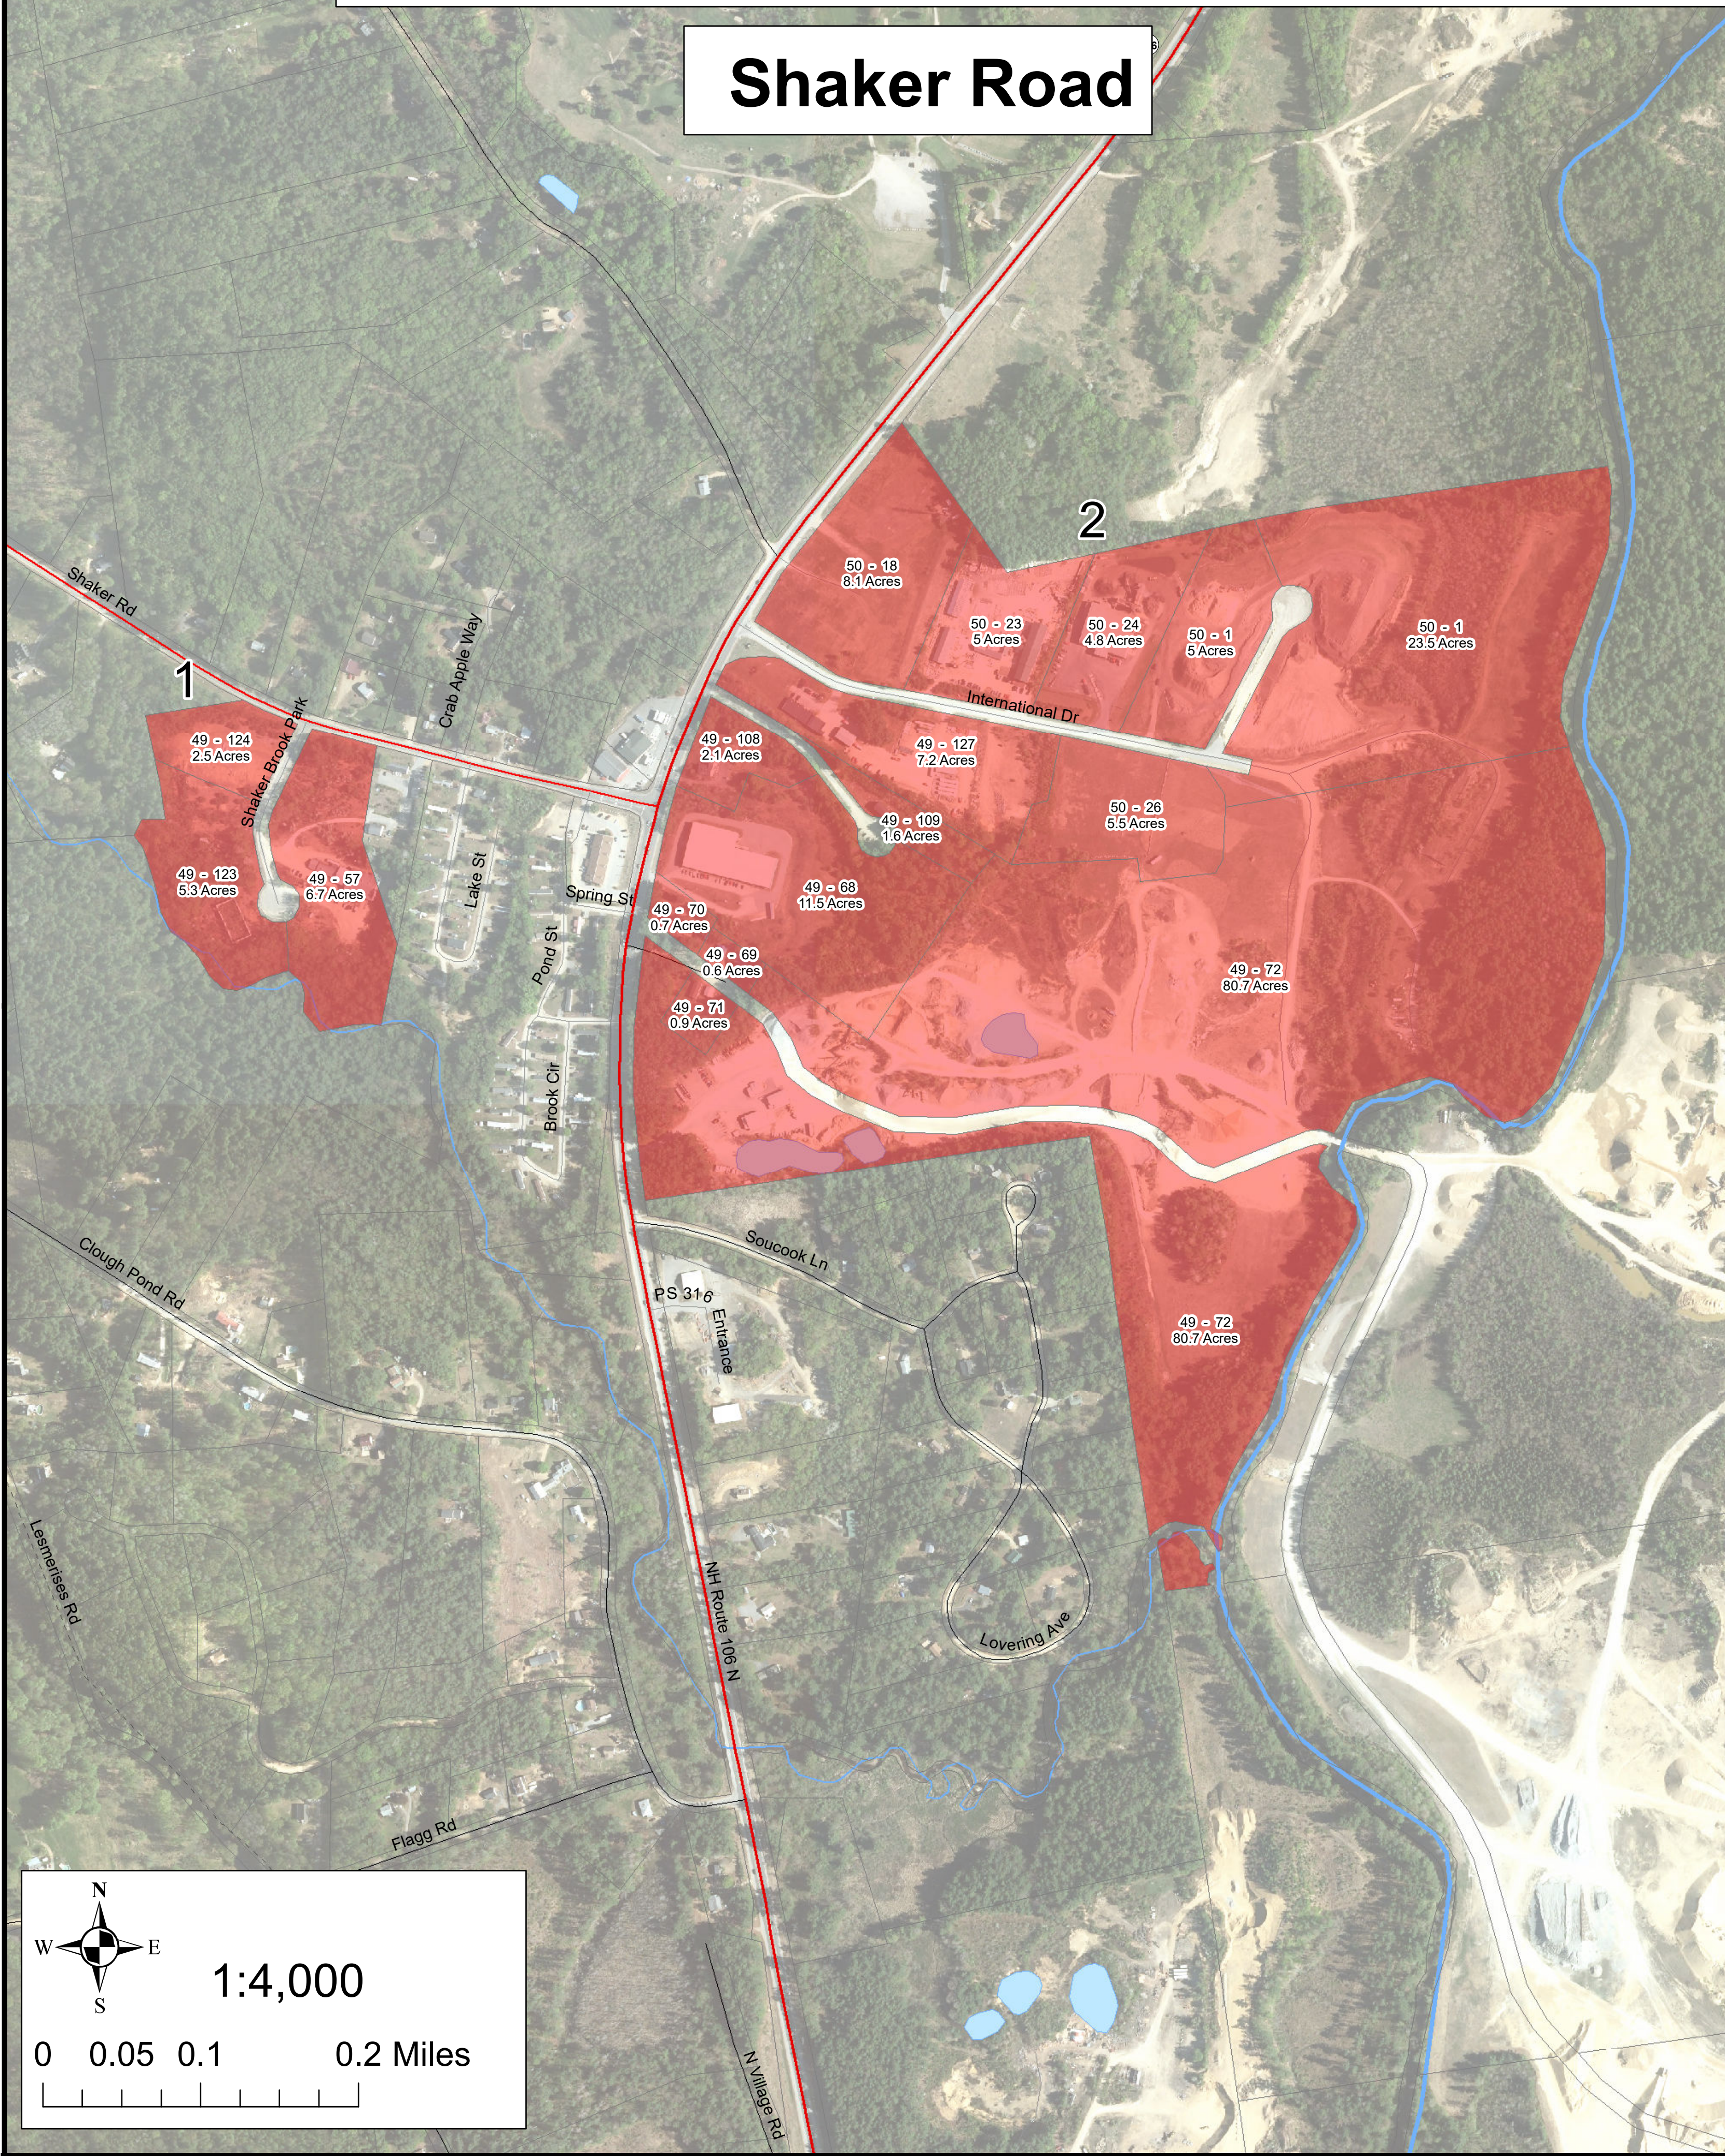

Town of Loudon: Potential Economic Revitalization Zones (ERZs)

Shaker Road

Village/129

Staniels Road/Veteran's Drive

Locus Map