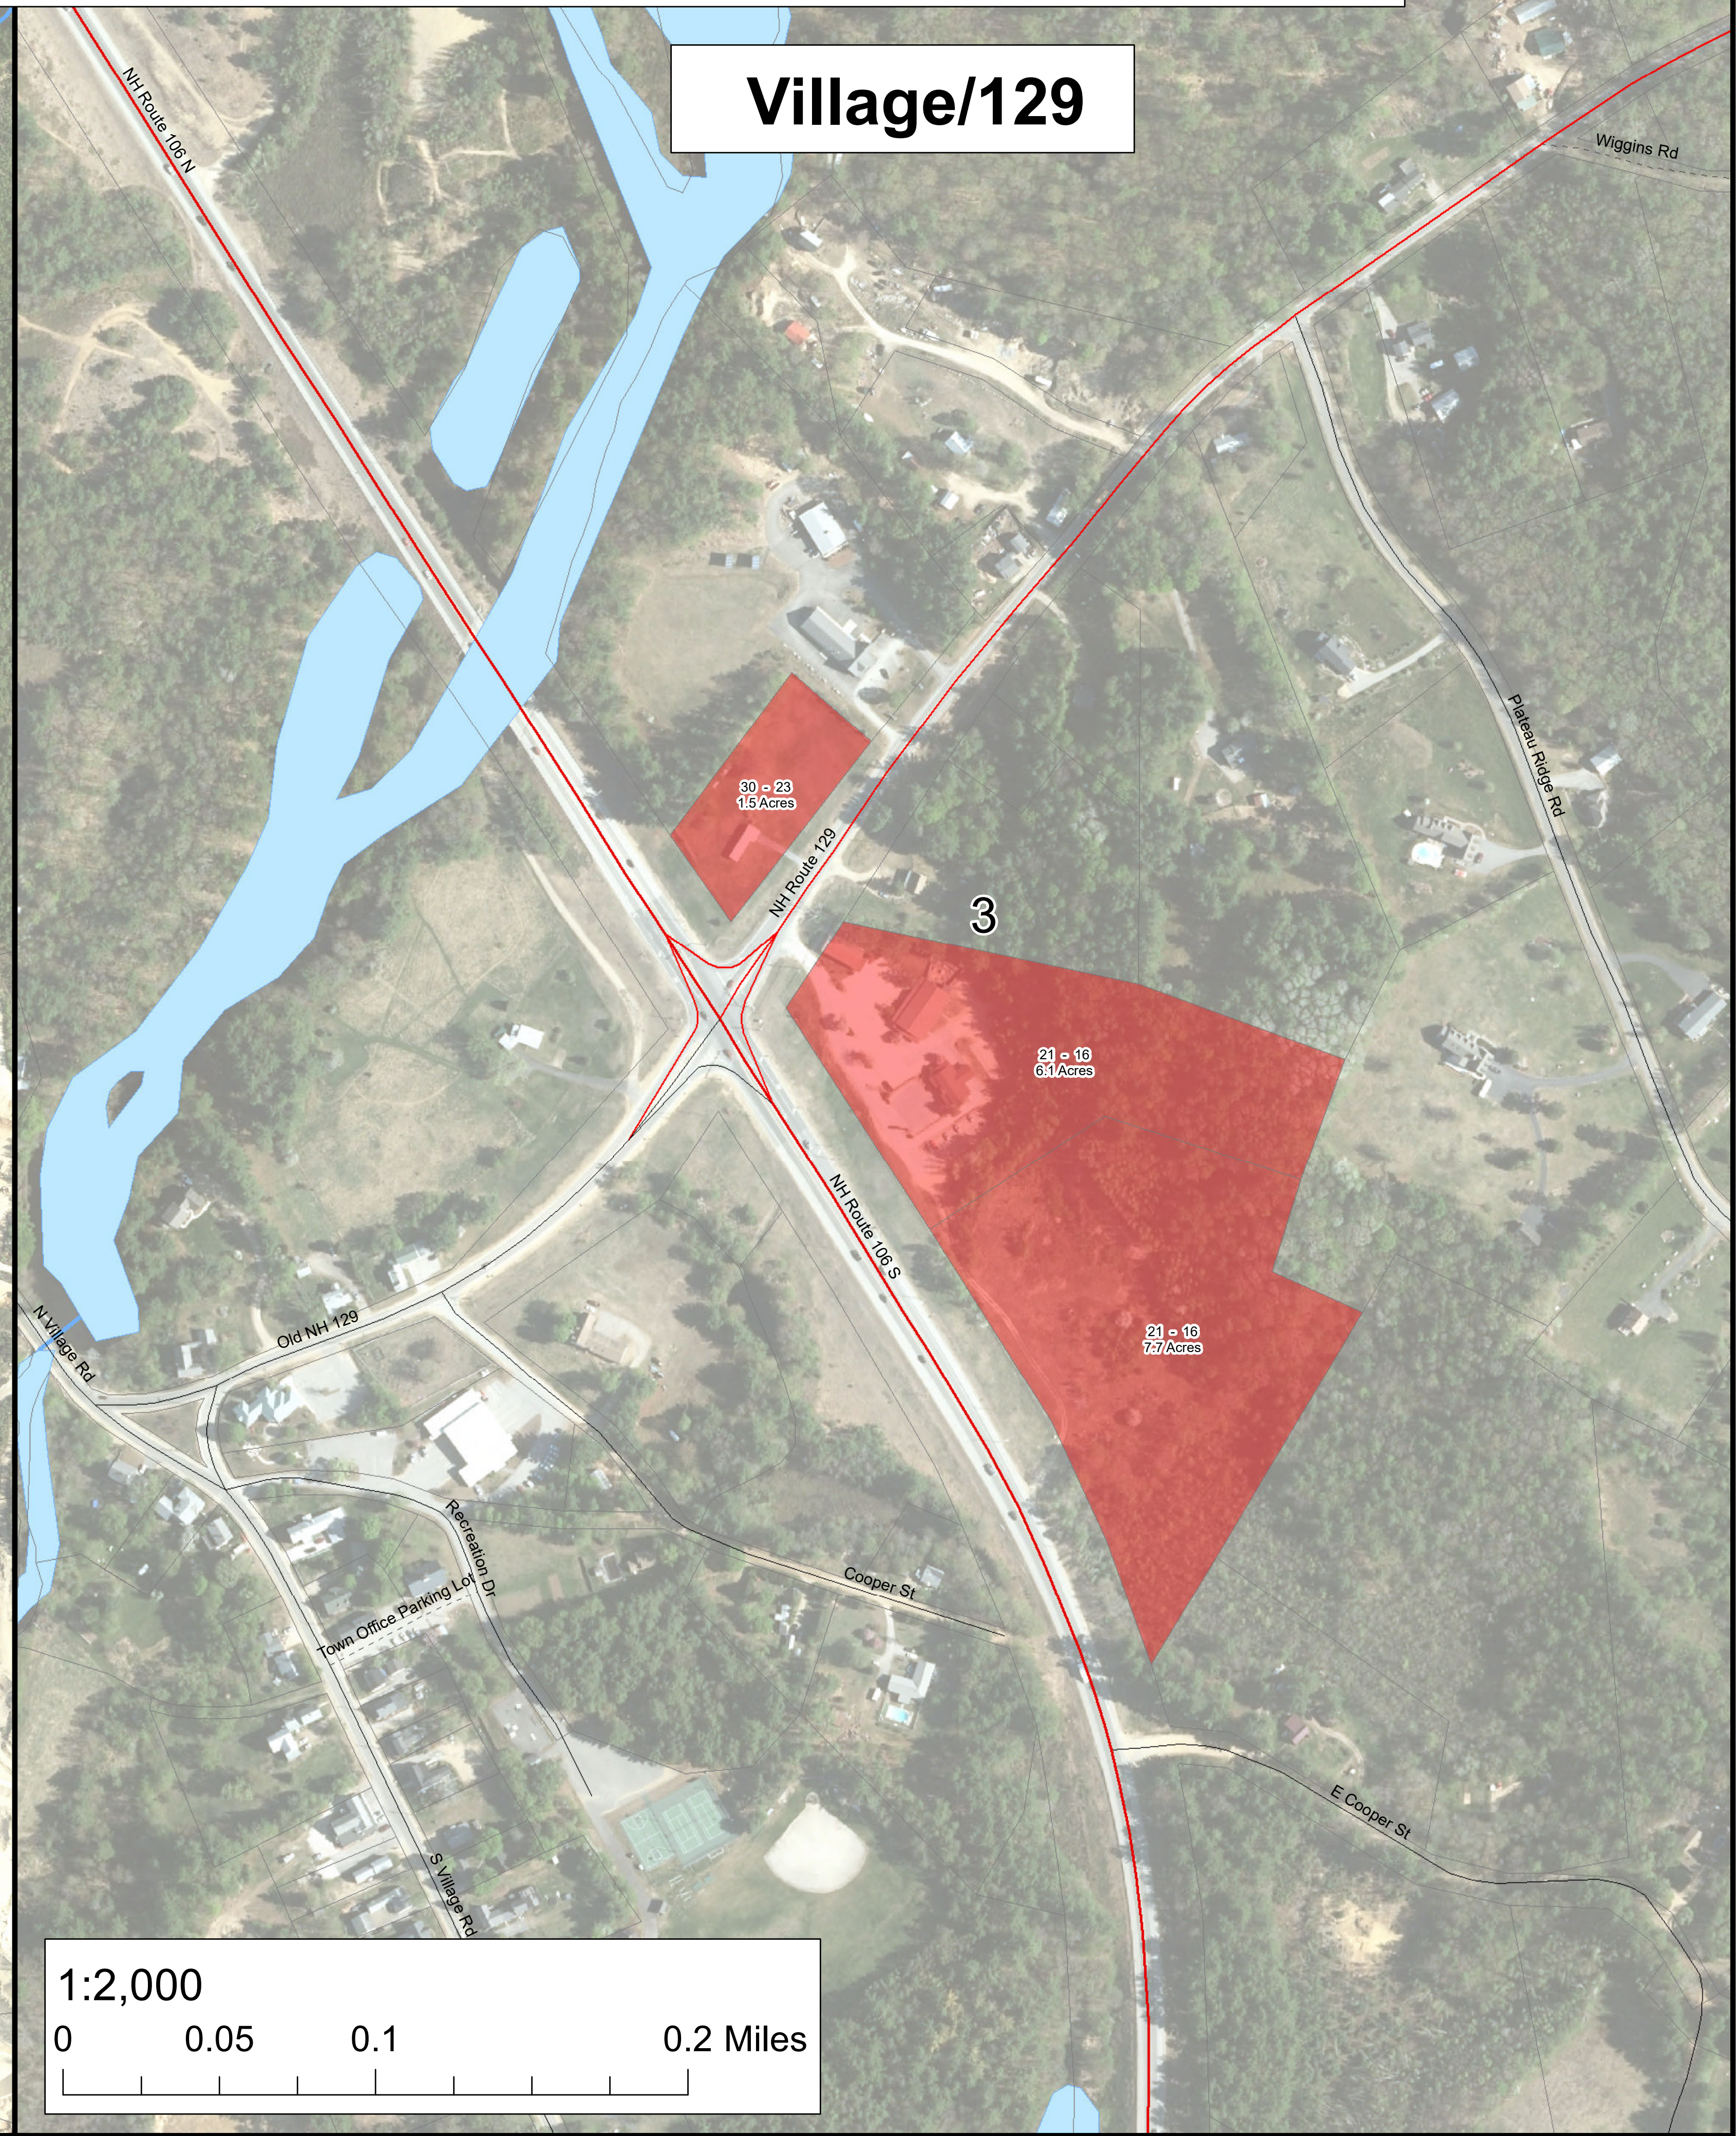

Town of Loudon: Potential Economic Revitalization Zones (ERZs)

Shaker Road

Village/129

Staniels Road/Veteran's Drive

Locus Map